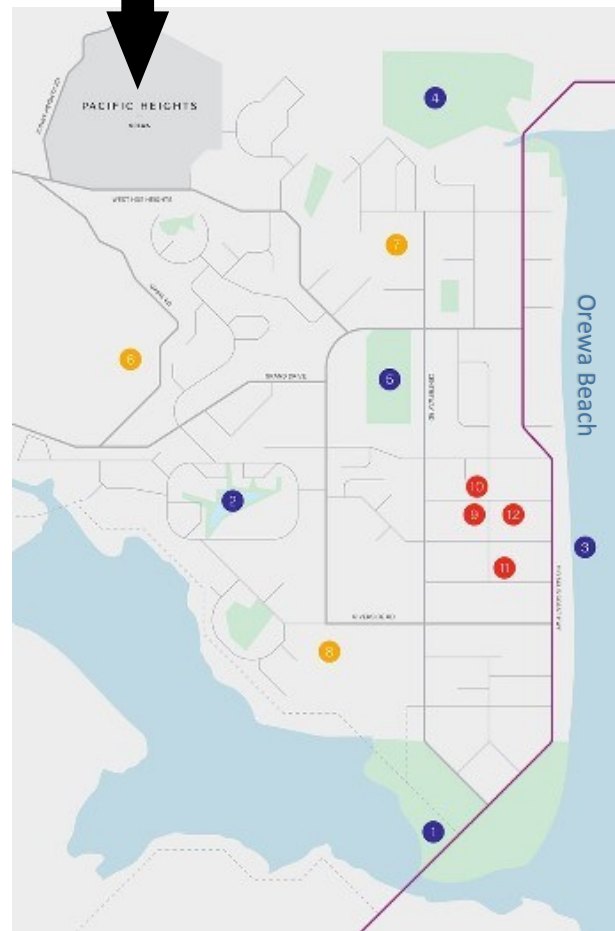

Rediscover the
Kiwi dream

PACIFIC HEIGHTS

OREWA

PACIFICHEIGHTSOREWA.CO.NZ

Live the Kiwi Dream at Pacific Heights, a new development located in one of Auckland's most sought-after suburbs, Orewa on the stunning Hibiscus Coast!

Minutes to popular Orewa Beach, great schools, shops and the northern and southern motorways.

- As little as \$5,000 can secure your section.
- Settlement approx. May 2019.
- 30 new sections have just been released
- from \$365,000 + GST if any

PACIFIC HEIGHTS

OREWA

PACIFICHEIGHTSOREWA.CO.NZ

Stage One Release

Sales office

207 West Hoe Heights, Orewa

LOT	AREA	PRICE
127	325	\$455,930
128	359	SOLD
178	1,080	\$749,520
220	758	\$525,000
222	428	\$422,300
224	474	\$428,610
229	429	\$419,750
230	430	\$419,680
266	428	\$432,280
267	425	\$429,250
268	465	\$460,000
282	423	SOLD